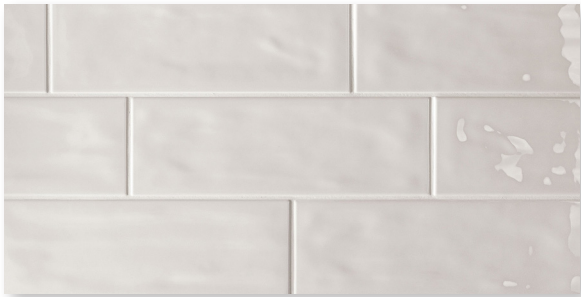

1/2"x12" Jolly

Colors

Ash

Bone

Greige

Milk

Steel

Bone | 4"x12"

Ash | 4"x12"

Steel | 4"x12"

Milk | 4"x12"

RIPPLE

Technical Characteristics

| Material | Finish | Thickness | Application | Frost Resistance | Shade Variation |
|----------|--------|-----------|-------------|------------------|-----------------|
| Ceramic | Glossy | 9mm | Interior | Yes | VI |