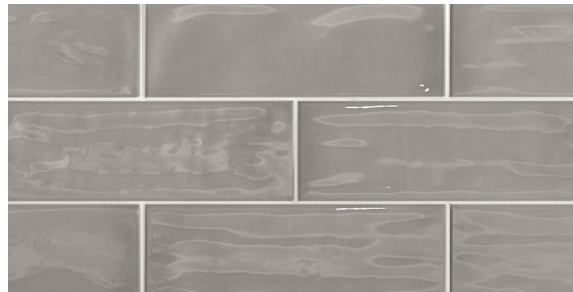

1/2"x12" Jolly

Colors

Ash

Bone

Greige

Milk

Steel

Bone | 4"x12"

Ash | 4"x12"

Steel | 4"x12"

Milk | 4"x12"

RIPPLE

Technical Characteristics

| Material | Finish | Thickness | Application | Frost Resistance | Shade Variation |
|----------|--------|-----------|-------------|------------------|-----------------|
| Ceramic | Glossy | 9mm | Interior | Yes | VI |